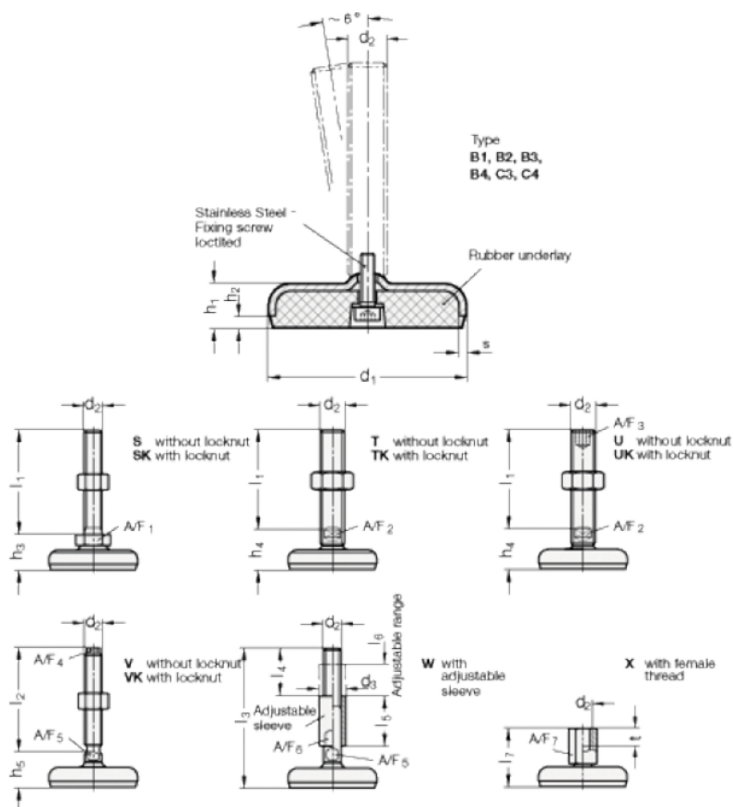

Article number: 203180M16150C4UK

Description: E+G levelling foot
GN 31-80-M16-150-C4-UK

Note: UK With nut, Hexagon socket at the top, Wrench flat at the bottom

Measures

A/F2	= 12	s = 3
A/F3	= 8	
d1	= 80	
d2	= 16	
h1	= 18	
h2	= 5	
h4 +4.0/0	= 32	
l1	= 150	